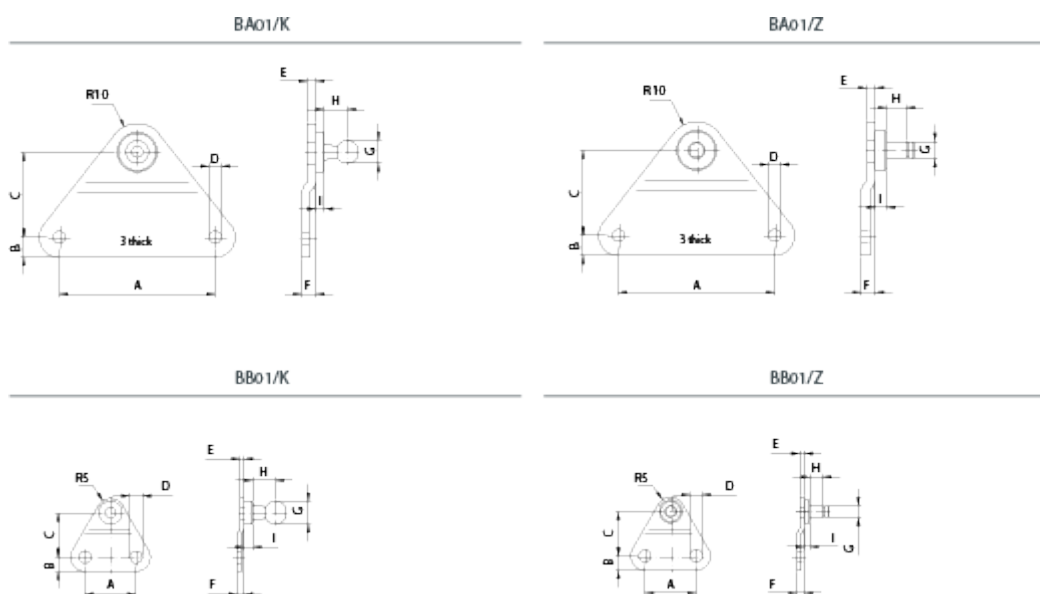

Article number: 04HBA01K10V4

Description: Stabilus Industry Line Side bracket stainless steel, flat Stainless steel AISI316L/316Ti  
Type BA01K10V4 M10

## Measures

A = 55

B = 7

C = 30

D = 5.3

E = 3

F = 5

G = 10

H = 8

I = 3

Stability = 800 N